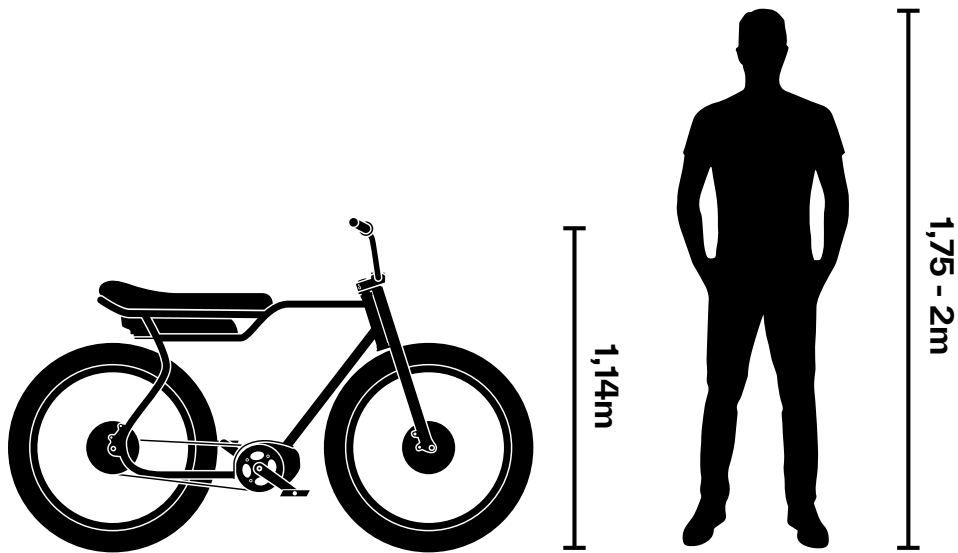

The Color Spectrum

BIGGIE®

Bronson Grey

Midnight Black

Paposo Blue

Future Sand

Size Chart

The Biggie is the ideal commuter for Riders between 1,75 and 2,00m

Der Biggie ist das ideale Commuter eBike für Fahrer zwischen 1,75m und 2,00m Größe

Weight: 30 kg / 66 lbs

Size: L 178 x W 75 x H 114 cm

Specs **BIGGIE**[®]

Frame & Fork / Rahmen & Gabel

Steel frame and powder-coated. Made in Europe.